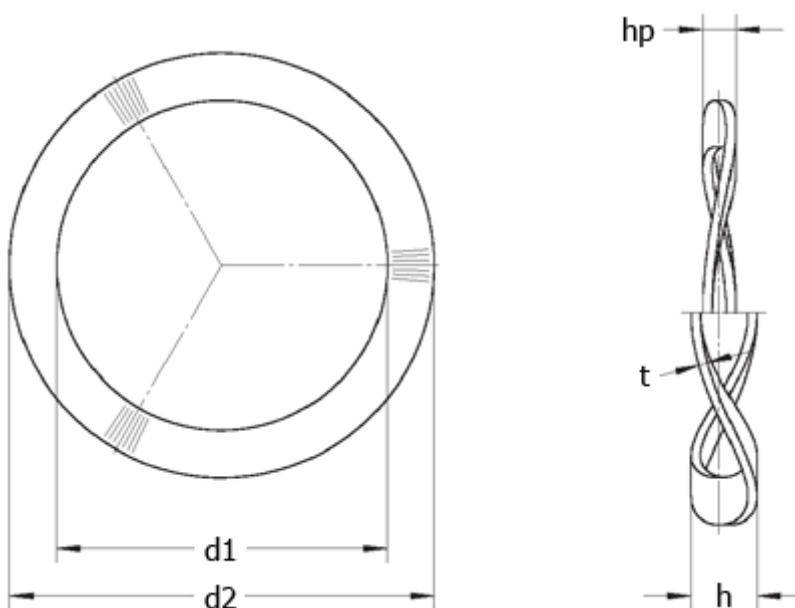

# Data Sheet

Article number: 22014310

Description: Wave washer L&M 139x129x0,5 K3  
for bearing : 6018, 6216, 6313, 6411, 16018

## Measures

d1 = 126.80  
d2 = 136.50  
F (N) at hp = 300.0  
For bearing = 6018, 6216, 6313, 6411, 16018  
h = 4.2  
hp = 1.85  
t = 0.50  
Waves = 8

Weight (kg) / 100 pcs = 0.809